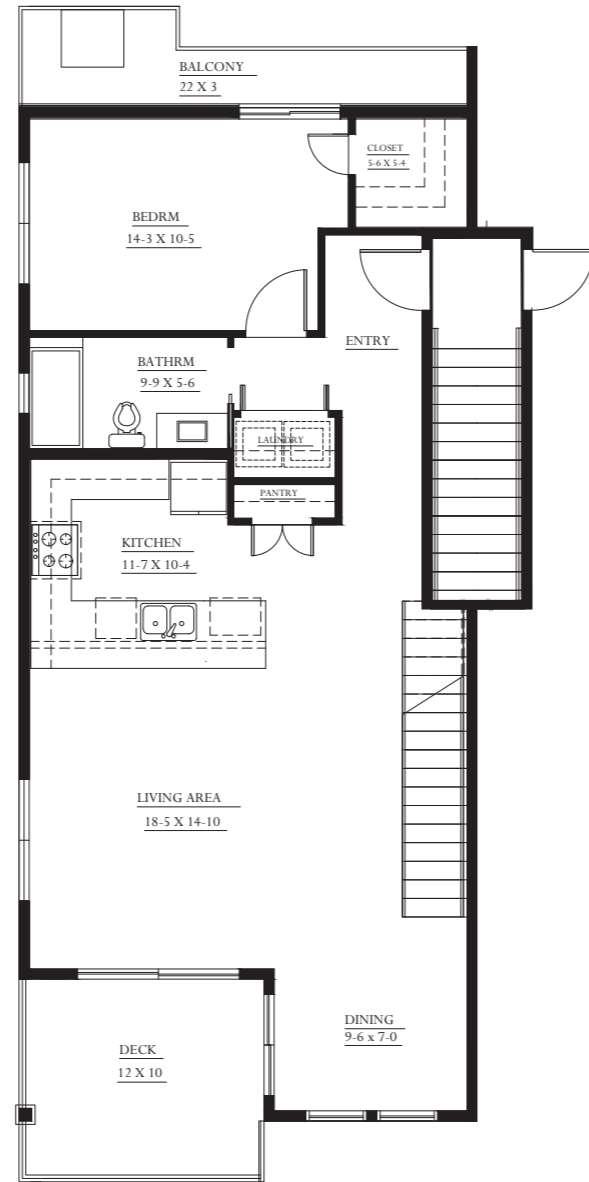

THE OVERLOOK

BUILDING TWO

UNIT 22

2271
AMBERJACK

END UNIT
LEVEL TWO & THREE
BUILDING TWO

UNIT TYPE 3 - END UNIT
FLOOR PLAN
LEVEL ONE OF UNIT TYPE 3
ALL DIMENSIONS ARE APPROXIMATE

UNIT TYPE 3 - END UNIT
FLOOR PLAN
LEVEL TWO OF UNIT TYPE 3
ALL DIMENSIONS ARE APPROXIMATE

THE OVERLOOK

2292 W HWY 98
sales@theoverlookpsj.com
www.theoverlookpsj.com
850-340-1270

ORAL REPRESENTATIONS CANNOT BE RELIED UPON AS CORRECTLY STATING REPRESENTATIONS OF THE DEVELOPER. FOR CORRECT REPRESENTATIONS, MAKE REFERENCE TO THIS BROCHURE AND TO THE DOCUMENTS REQUIRED BY SECTION 718.503, FLORIDA STATUTES, TO BE FURNISHED BY A DEVELOPER TO A BUYER OR LESSEE. Floor plans may not be to scale. Dimensions are based on the definition of the unit as provided in the declaration and the Florida Administrative Code, as such they include only the interior airspace between perimeter walls and exclude interior structural components. However, measurements of the rooms set forth on any floor plan are generally taken from the greatest point of each given room (as if the room was a perfect rectangle), without regard for any cutouts. Accordingly, the area of the actual room will typically be smaller than the product obtained by multiplying the stated length times width. All dimensions are approximate and may vary from actual construction. No real estate broker is authorized to make any representations or other statements regarding the project, and no agreements with, deposits paid to or other arrangements made with any real estate broker are or shall be binding on the developer, unless on developer's form purchase agreement, executed by developer. Buyers should check with the sales center for the most current pricing. WE DO BUSINESS IN ACCORDANCE WITH THE FEDERAL FAIR HOUSING LAW. ALL REAL ESTATE SHOWN HEREIN IS SUBJECT TO THE US FEDERAL FAIR HOUSING ACT OF 1988.