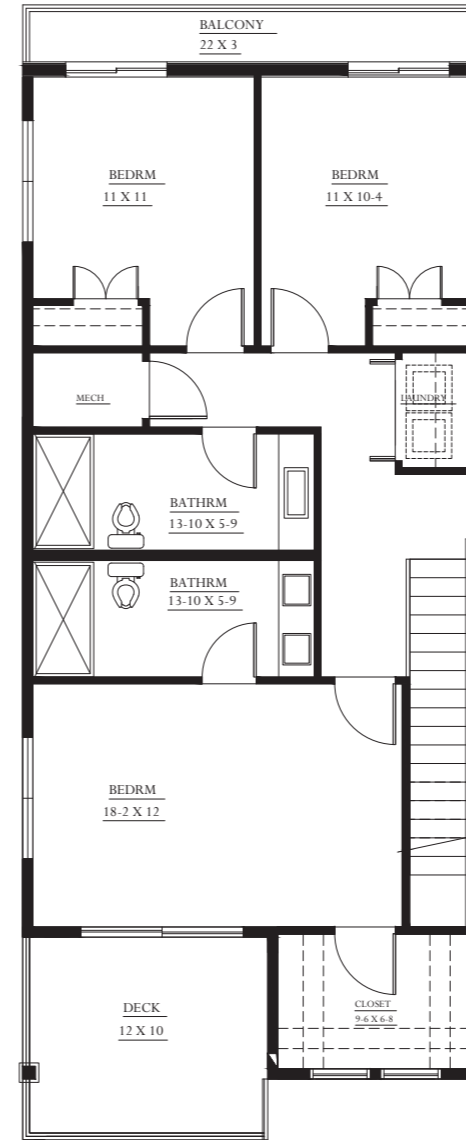

THE OVERLOOK

BUILDING TWO

UNIT 22

2271
AMBERJACK

END UNIT
LEVEL TWO & THREE
BUILDING TWO

UNIT TYPE 3 - END UNIT
FLOOR PLAN
LEVEL ONE OF UNIT TYPE 3
ALL DIMENSIONS ARE APPROXIMATE

UNIT TYPE 3 - END UNIT
FLOOR PLAN
LEVEL TWO OF UNIT TYPE 3
ALL DIMENSIONS ARE APPROXIMATE

THE OVERLOOK

2292 W HWY 98
sales@theoverlookpsj.com
www.theoverlookpsj.com
850-340-1270

ORAL REPRESENTATIONS CANNOT BE RELIED UPON AS CORRECTLY STATING REPRESENTATIONS OF THE DEVELOPER. FOR CORRECT REPRESENTATIONS, MAKE REFERENCE TO THIS BROCHURE AND TO THE DOCUMENTS REQUIRED BY SECTION 718.503, FLORIDA STATUTES, TO BE FURNISHED BY A DEVELOPER TO A BUYER OR LESSEE. Floor plans may not be to scale. Dimensions are based on the definition of the unit as provided in the declaration and the Florida Administrative Code, as such they include only the interior airspace between perimeter walls and exclude interior structural components. However, measurements of the rooms set forth on any floor plan are generally taken from the greatest point of each given room (as if the room was a perfect rectangle), without regard for any cutouts. Accordingly, the area of the actual room will typically be smaller than the product obtained by multiplying the stated length times width. All dimensions are approximate and may vary from actual construction. No real estate broker is authorized to make any representations or other statements regarding the project, and no agreements with, deposits paid to or other arrangements made with any real estate broker are or shall be binding on the developer, unless on developer's form purchase agreement, executed by developer. Buyers should check with the sales center for the most current pricing. WE DO BUSINESS IN ACCORDANCE WITH THE FEDERAL FAIR HOUSING LAW. ALL REAL ESTATE SHOWN HEREIN IS SUBJECT TO THE US FEDERAL FAIR HOUSING ACT OF 1988.